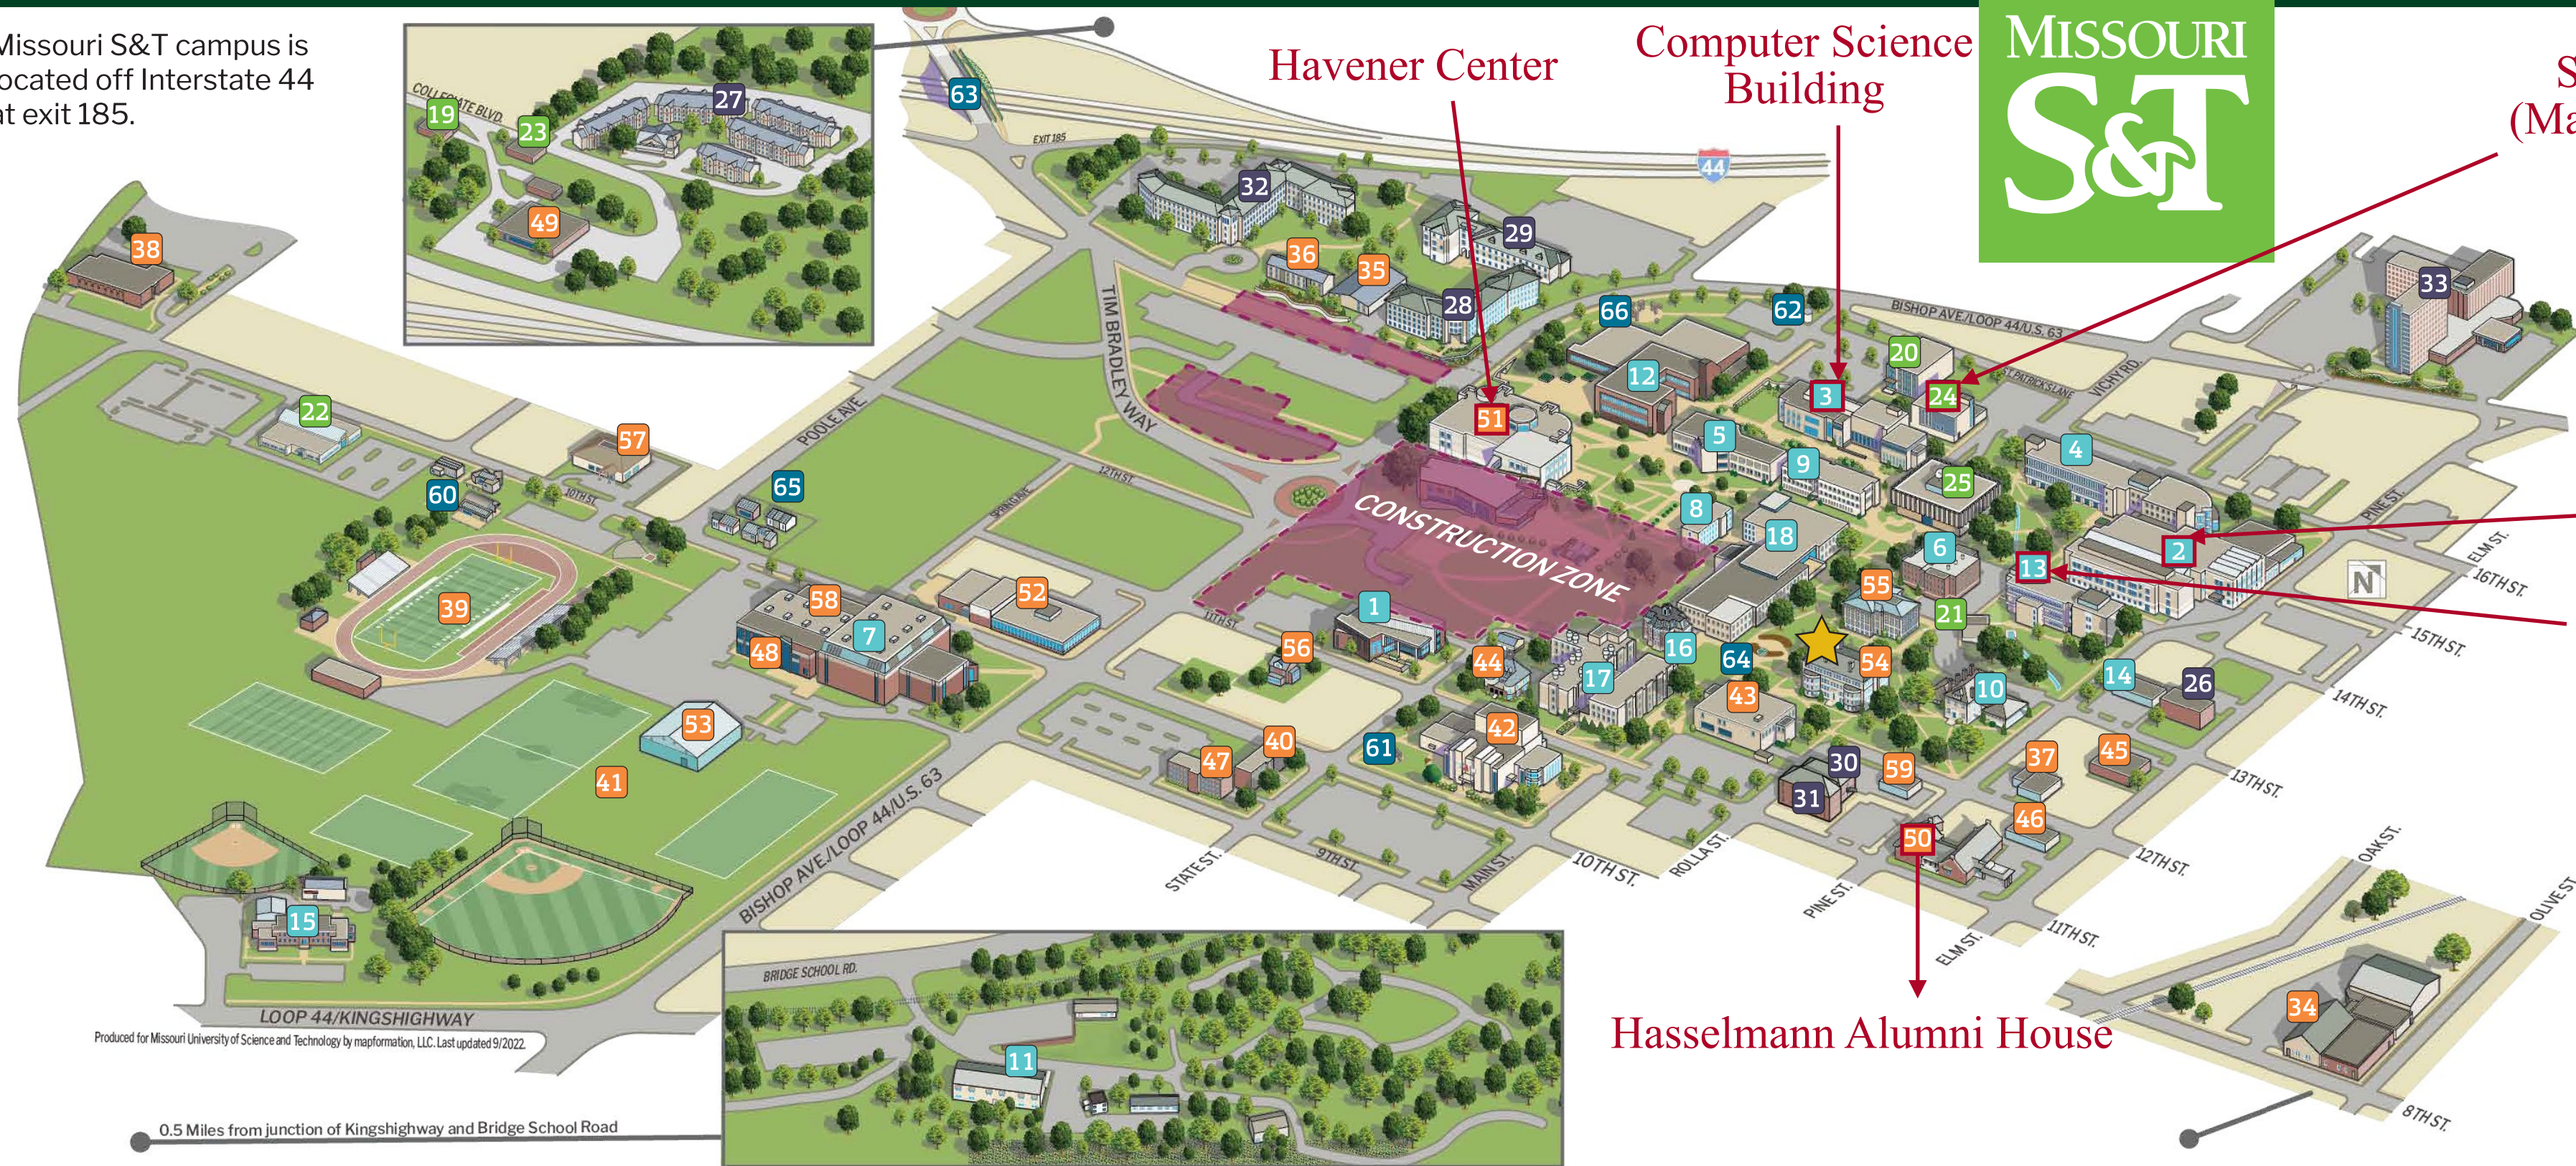

Missouri S&T campus is located off Interstate 44 at exit 185.

0.5 Miles from junction of Kingshighway and Bridge School Road

GET TO KNOW OUR CAMPUS

Can't find what you're looking for? 800-522-0938

CLASSROOMS/LABS

- 1 James E. Bertelsmeyer Hall
- 2 Butler-Carlton Civil Engineering Hall
- 3 Computer Science Building
- 4 Emerson Electric Company Hall
- 5 Engineering Management Building
- 6 Fulton Hall
- 7 Gale Bullman Multi-Purpose Building
- 8 Harris Hall
- 9 Humanities and Social Sciences Building
- 10 Interdisciplinary Engineering Building
- 11 Kennedy Experimental Mine
- 12 V.H. McNutt Hall
- 13 Physics Building

- 14 Pine Building
- 15 Rock Mechanics and Explosive Research Center
- 16 Rolla Building
- 17 Schrenk Hall
- 18 Toomey Hall

RESEARCH/SUPPORT FACILITIES

- 19 Compressible Flow Laboratory
- 20 Engineering Research Laboratory
- 21 MSTR
- 22 Technology Development Center
- 23 Temporary Research Facility
- 24 Straumanis-James Hall
- 25 Curtis Laws Wilson Library

STUDENT HOUSING

- 26 1303 N Elm St. (Townhouses)
- 27 Miner Village
- 28 Residential Commons 1
- 29 Residential Commons 2
- 30 Rolla Suites Building 1
- 31 Rolla Suites Building 2 (Department of Residential Life)
- 32 University Commons
- 33 Thomas Jefferson Residence Hall

CAMPUS/STUDENT SUPPORT

- 34 209 E. 8th St. (Printing and Mail Services, North Warehouse, and South Warehouse)
- 35 710 W. Tim Bradley Way
- 36 800 W. Tim Bradley Way
- 37 1200 N. Pine St.
- 38 PCPMC Annex

- 39 Allgood-Bailey Stadium
- 40 Altman Hall
- 41 Athletic Fields
- 42 Castleman Hall
- 43 Centennial Hall
- 44 Chancellor's Residence
- 45 Child Development Center
- 46 Custodial and Landscape Services Building
- 47 Farrar Hall
- 48 Fitness Center (Located at the Gale Bullman Multi-Purpose Building)
- 49 General Services Building
- 50 Hasselmann Alumni House (Miner Alumni Association)
- 51 Havener Center
- 52 Kummer Student Design Center
- 53 Miner Dome Indoor Practice Facility

- 54 Norwood Hall
- 55 Parker Hall
- 56 Student Diversity Initiatives Center
- 57 Student Health Complex
- 58 Student Recreation Center (Located at the Gale Bullman Multi-Purpose Building)
- 59 University Police

CAMPUS LANDMARKS

- 60 EcoVillage
- 61 Millennium Arch
- 62 Observatory
- 63 Pedestrian Bridge
- 64 Jack Carney Puck and Plaza
- 65 Solar Village I
- 66 Stonehenge

★ Visitors Center (Campus tours start here)